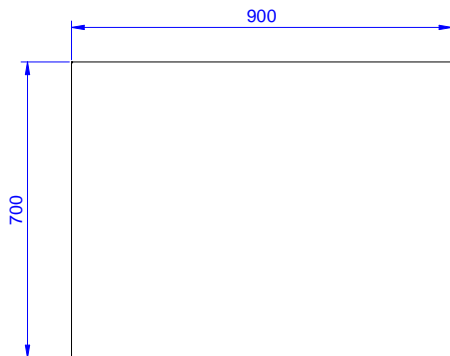

APPROVAL: \_\_\_\_\_

**Front**

**Side**

**Top**

**Key Information:**

External dimensions, Width:	900 mm
133218 (TG900MBN)	
External dimensions, Depth:	700 mm
External dimensions, Height:	900 mm
Worktop thickness:	50 mm
Net weight:	30 kg