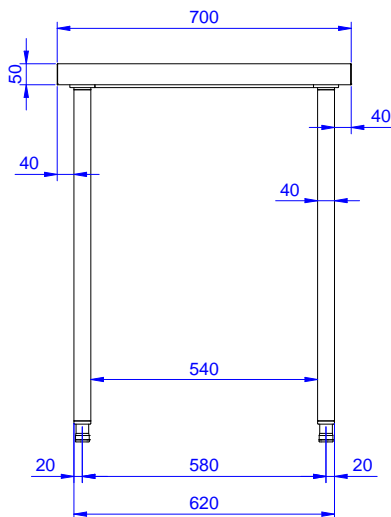

### Short Form Specification

Item No. \_\_\_\_\_

The 50mm high worktop in 304 AISI stainless steel, 1mm in thickness, has upturned edges and incorporates a layer of sound deadening, waterproof and fireproof material. Square section legs 40x40mm on 1" height-adjustable feet in 304 AISI stainless steel.

### Construction

- Square section legs and 40 mm height-adjustable feet in 304 AISI stainless steel.
- 50 mm worktop in 304 AISI stainless steel, 10/10 in thickness with upturned edges and reinforced waterproof underpanel, incorporates a layer of sound deadening materials.
- Table top slots into legs without using screws to facilitate installation.
- 400 or 600 mm wide single drawer, chest of 4 drawers, lower shelf, three-sided underframe and set of castors as alternative to the feet, can be fitted as optional on all work tables.
- 40 mm-thick lower shelf (available as optional accessory on some models) slots easily into place at a height of 200 mm from the floor. Lower shelf is compulsory to install the chest of drawers.

### Optional Accessories

- Set of 4 wheels (2 with brake) d. 100mm for tables and sinks (total height on wheels= 993 mm) PNC 855150
- Single drawer GN 1/1, 400mm PNC 855280
- Single drawer, 600mm PNC 855281
- Additional drawer, 600mm (to set up a chest of 2, 3, 4 drawers) PNC 855295
- Additional drawer GN 1/1, 400mm (to set up a chest of 2, 3, 4 drawers) PNC 855298
- Lower shelf for 900 mm tables and sinks PNC 855370

APPROVAL: \_\_\_\_\_

**Front**

**Side**

**Top**

**Key Information:**

External dimensions, Width:	900 mm
133218 (TG900MBN)	
External dimensions, Depth:	700 mm
External dimensions, Height:	900 mm
Worktop thickness:	50 mm
Net weight:	30 kg