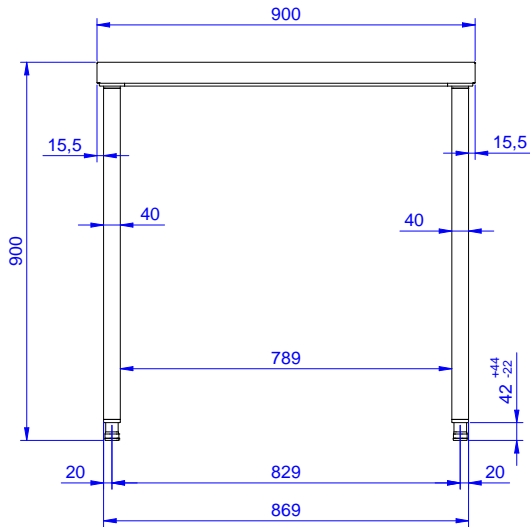

### Short Form Specification

Item No. \_\_\_\_\_

The 50mm high worktop in 304 AISI stainless steel, 1mm in thickness, has upturned edges and incorporates a layer of sound deadening, waterproof and fireproof material. Square section legs 40x40mm on 1" height-adjustable feet in 304 AISI stainless steel.

### Construction

- Square section legs and 40 mm height-adjustable feet in 304 AISI stainless steel.
- 50 mm worktop in 304 AISI stainless steel, 10/10 in thickness with upturned edges and reinforced waterproof underpanel, incorporates a layer of sound deadening materials.
- Table top slots into legs without using screws to facilitate installation.
- 400 or 600 mm wide single drawer, chest of 4 drawers, lower shelf, three-sided underframe and set of castors as alternative to the feet, can be fitted as optional on all work tables.
- 40 mm-thick lower shelf (available as optional accessory on some models) slots easily into place at a height of 200 mm from the floor. Lower shelf is compulsory to install the chest of drawers.

### Optional Accessories

- Set of 4 wheels (2 with brake) d. 100mm for tables and sinks (total height on wheels= 993 mm) PNC 855150
- Single drawer GN 1/1, 400mm PNC 855280
- Single drawer, 600mm PNC 855281
- Additional drawer, 600mm (to set up a chest of 2, 3, 4 drawers) PNC 855295
- Additional drawer GN 1/1, 400mm (to set up a chest of 2, 3, 4 drawers) PNC 855298
- Lower shelf for 900 mm tables and sinks PNC 855370

APPROVAL: \_\_\_\_\_

**Front**

**Side**

**Top**

**Key Information:**

External dimensions, Width:	900 mm
133218 (TG900MBN)	
External dimensions, Depth:	700 mm
External dimensions, Height:	900 mm
Worktop thickness:	50 mm
Net weight:	30 kg